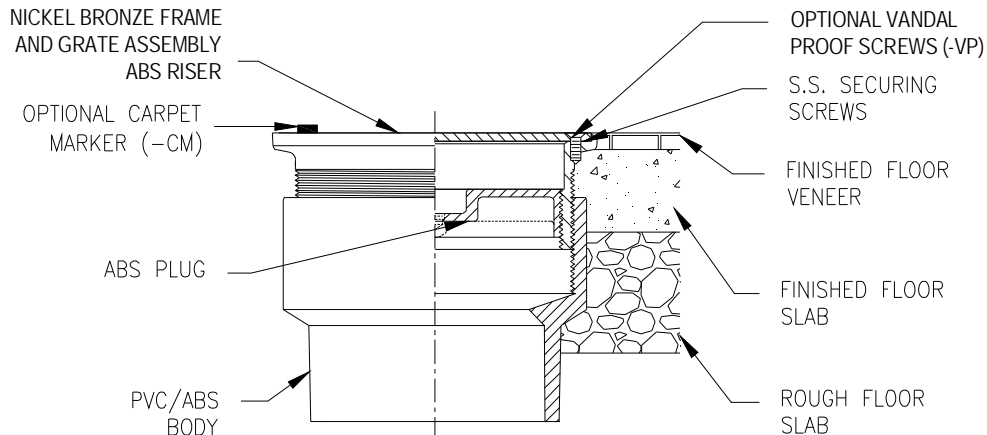

# CO2452-ST

3 [76] x 4 [102] Adjustable Finished Area Cleanout  
with Square Top

TAG \_\_\_\_\_

Dimensional Data (inches and [ mm ]) are Subject to Manufacturing Tolerances and Change Without Notice

**CO2452-ST 3[76] x 4[102] Adjustable Finished Area Cleanout w/ Square Top**

Recommended for finished areas it is designed for foot traffic and light-duty applications. This cleanout is furnished with a PVC or ABS body with an adjustable PVC head assembly, a nickel bronze frame and cover, and an ABS taper thread plug. Fits over 3 [76] or inside 4 [102] sch. 40 DWV pipe.

**Options:**

- -CM Carpet Marker
- -VP Vandal Proof

Product	Pipe Connections
— CO2452-PVC	3[76] x 4[102] PVC Solvent Weld
— CO2452-ABS	3[76] x 4[102] ABS Solvent Weld

**Typical installation**

REV.	DATE: 11/14/12	C.N. NO. 128478
DWG. NO. 310935	PRODUCT NO. CO2452-ST	