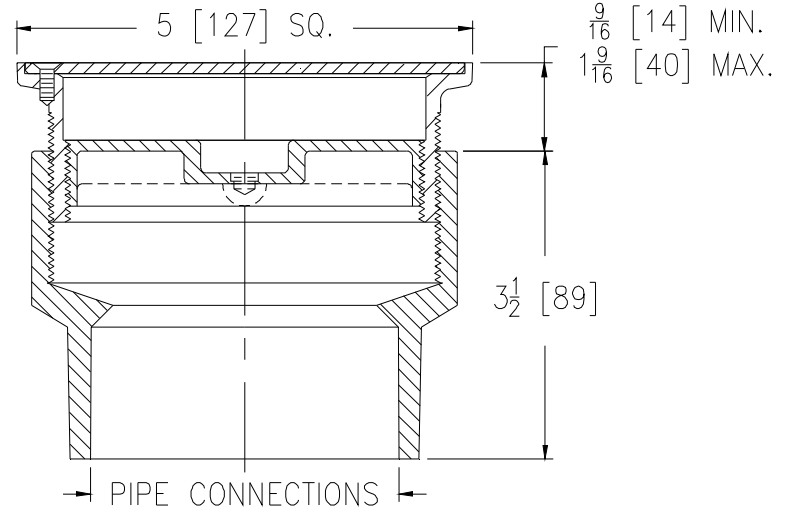

# CO2452-ST

3 [76] x 4 [102] Adjustable Finished Area Cleanout  
with Square Top

TAG \_\_\_\_\_

Dimensional Data (inches and [ mm ]) are Subject to Manufacturing Tolerances and Change Without Notice

**CO2452-ST 3[76] x 4[102] Adjustable Finished Area Cleanout w/ Square Top**

Recommended for finished areas it is designed for foot traffic and light-duty applications. This cleanout is furnished with a PVC or ABS body with an adjustable PVC head assembly, a nickel bronze frame and cover, and an ABS taper thread plug. Fits over 3 [76] or inside 4 [102] sch. 40 DWV pipe.

**Options:**

- -CM Carpet Marker
- -VP Vandal Proof

Product	Pipe Connections
— CO2452-PVC	3[76] x 4[102] PVC Solvent Weld
— CO2452-ABS	3[76] x 4[102] ABS Solvent Weld

**Typical installation**

REV.	DATE: 11/14/12	C.N. NO. 128478
DWG. NO. 310935	PRODUCT NO. CO2452-ST	