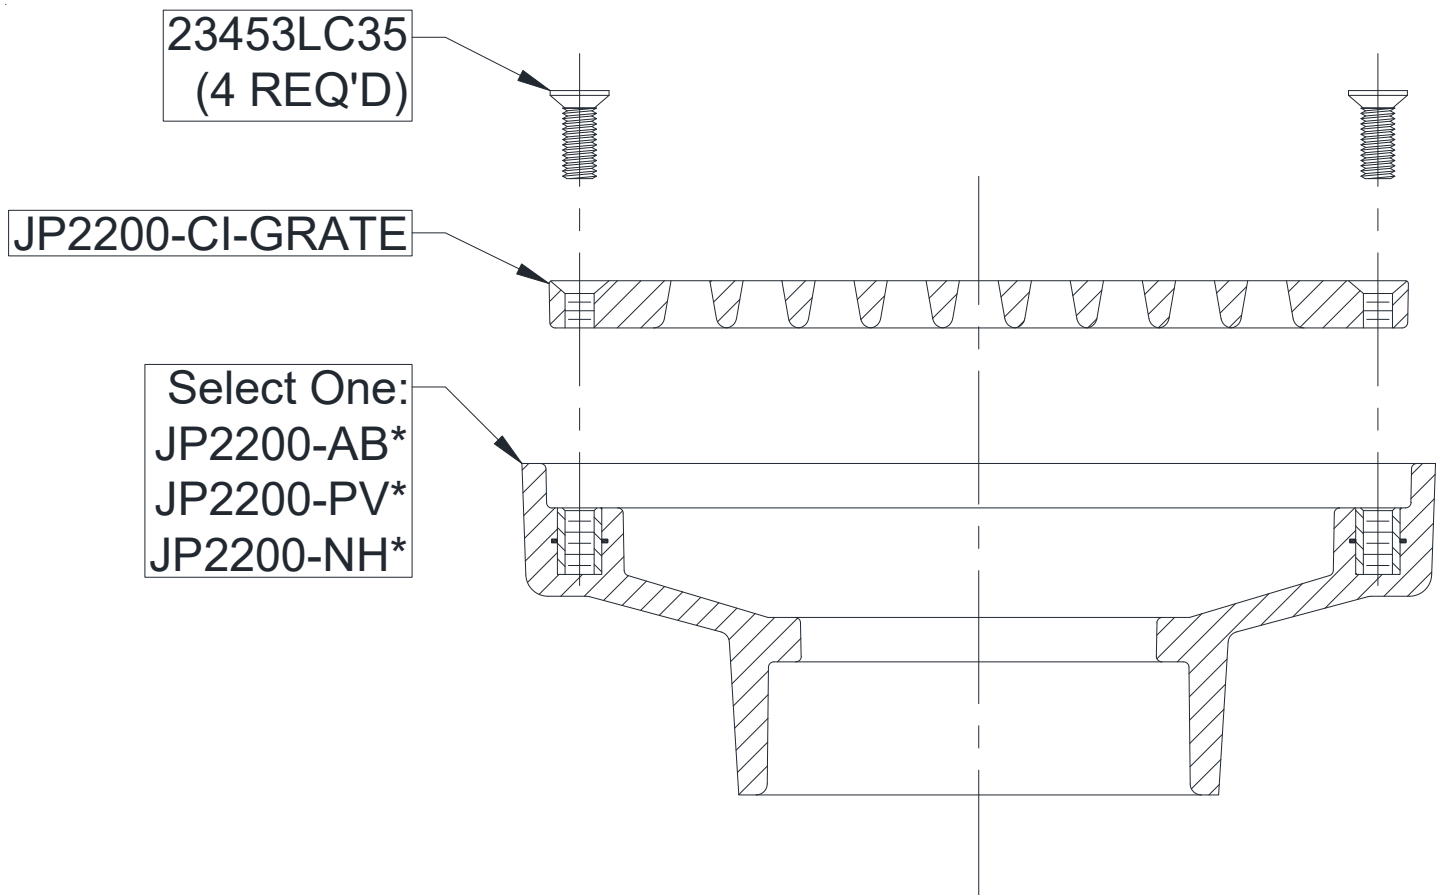

COMMON COMPONENTS

FD2200

SMALL AREA FLOOR DRAIN W/ PVC OR ABS SOLVENT WELD CONNECTION

Dimensional data (inches and [mm]) are subject to manufacturing tolerances and change without notice.

* Size determined by customer.