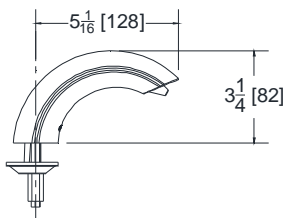

Engineering Specification

ADA compliant, A/C power adapter, chrome plated sensor soap dispenser for retrofit and new construction.

- Long life internal pump
- Liquid hand soap (sold separately)
- 100-3800 cps soap viscosity range
- 1.25ml dispensed per activation
- 1000ml refillable soap container
- 4 ± 1/16" sensing distance
- Complements Z6950-XL faucet

Z6950-SD

Alternate Finishes

- BN Brushed Nickel
- PN Polished Nickel
- PB Polished Brass

Standards Compliance

- ADA Compliant

Note: Recommended mounting through hole is 1" - 1 1/4"

Typical Z6950-SD

Meets the American Disabilities Guidelines and ANSI A117.1 requirements when installed according to these requirements.