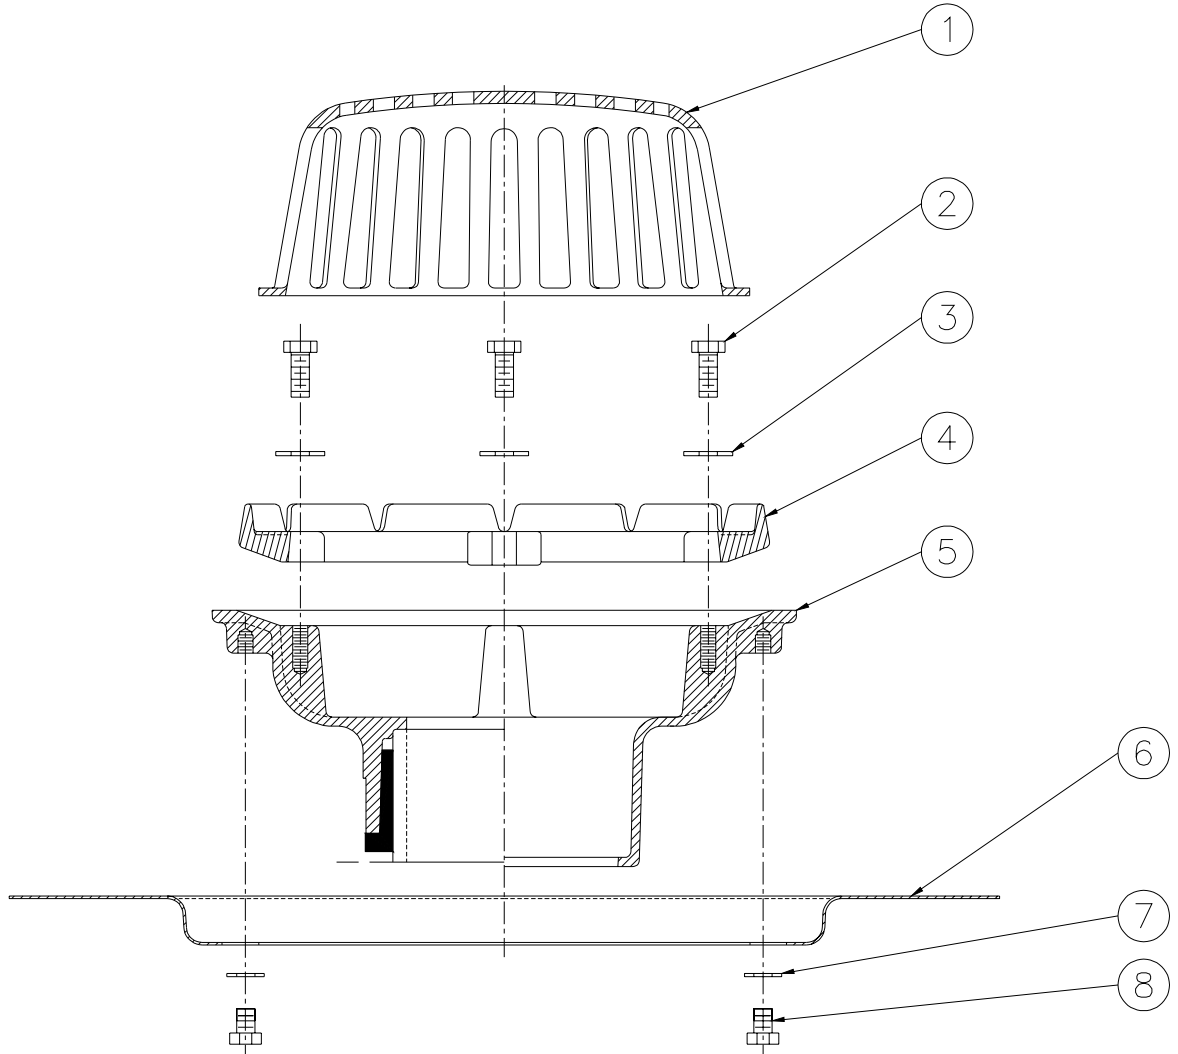

# Z121-DP

## 12" DIAMETER TOP-SET® ROOF DRAIN

### EXPLODED PARTS LIST

Dimensional Data (inches and [ mm ]) are Subject to Manufacturing Tolerances and Change Without Notice

### Z121-DP PARTS LIST

Item	Name	Part Number	Quan.
1	Dome	56587	1
2	3/8 Hex Bolt	26050	4
3	3/8 Nom. Washer	14858	4
4	Clamp Collar	56588	1
5	Body	24362	1
6	Top-Set® Deck Plate	65991	1
7	3/8 Nom. Washer	14858	4
8	3/8 Hex Bolt	26050	4