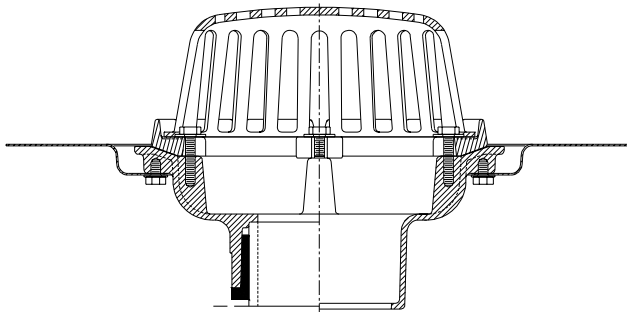

## 12" DIAMETER TOP-SET® ROOF DRAIN

### EXPLODED PARTS LIST

Dimensional Data (inches and [ mm ]) are Subject to Manufacturing Tolerances and Change Without Notice

### Z121-DP PARTS LIST

Item	Name	Part Number	Quan.
1	Dome	56587	1
2	3/8 Hex Bolt	26050	4
3	3/8 Nom. Washer	14858	4
4	Clamp Collar	56588	1
5	Body	24362	1
6	Top-Set® Deck Plate	65991	1
7	3/8 Nom. Washer	14858	4
8	3/8 Hex Bolt	26050	4