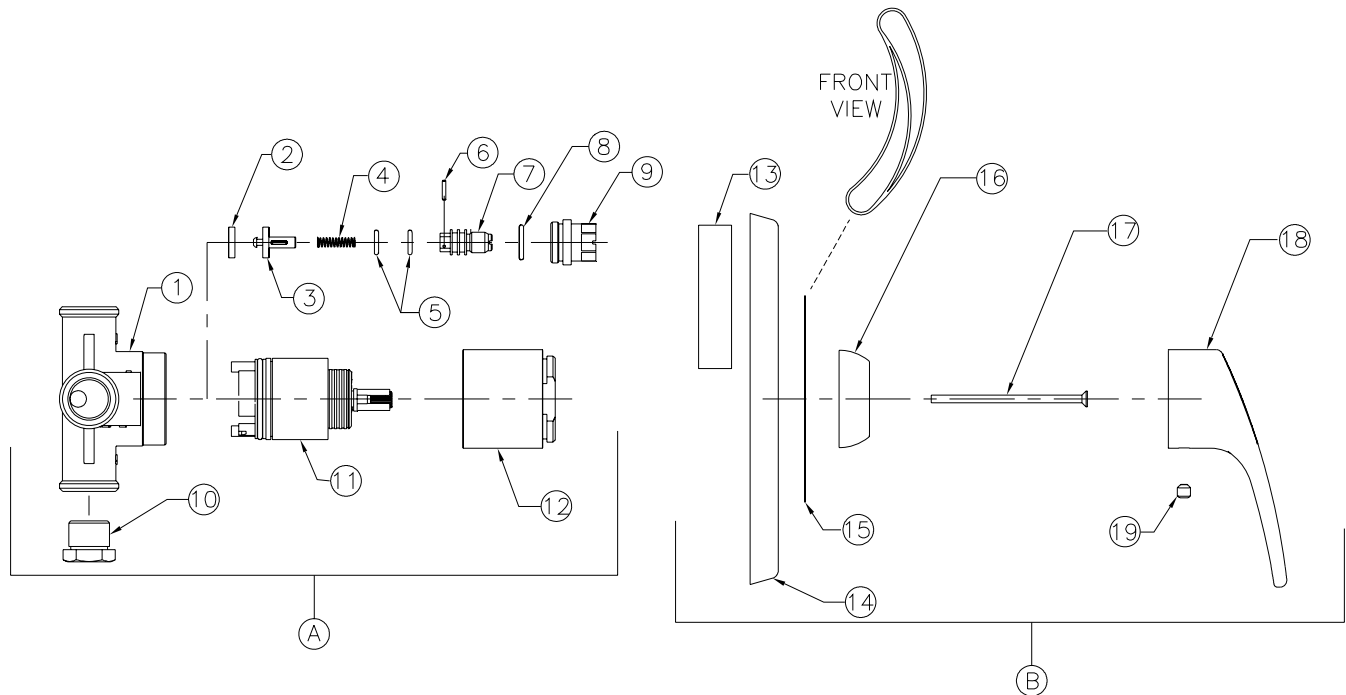

# TEMP-GARD SHOWER VALVE

## Z7300-SS-MT Parts List

Item	Part Number	Description	Qty.
A	TPK7300-SS	Tract Pack Assembly- 3 Port Shower Valve with Service Stops	1
1	7300-1-010F	Valve Body	1
2	7300-5W	Service Stop Washer	2
3	7300-5P	Service Stop Plunger	2
4	7300-5E	Spring	2
5	7300-5D	Stem O-Ring	4
6	7300-5R	Roll Pin	2
7	7300-5A	Service Stop Stem	2
8	7300-5C	Retainer O-Ring	2
9	7300-3D	Service Stop Retainer	2
10	7300-7B	Tub Plug	1
11	RK7300-CART	Cartridge Repair Kit	1
12	7300-81MT	Metal Escutcheon	1
B	TMPK7300-MT	Trim Pack Assembly, Metal with Etched Lettering	1
13	7000-90	Gasket	1
14	7300-8MT-002	Cover Plate, Etched	1
15	T7300	Temperature Indicator Index	1
16	7300-9MT	Metal Escutcheon Nut	1
17	7300-11AE-001	Cover Plate Screws	2
18	7300-6FMT	Lever Handle	1
19	7000-11G	Set Screw	1