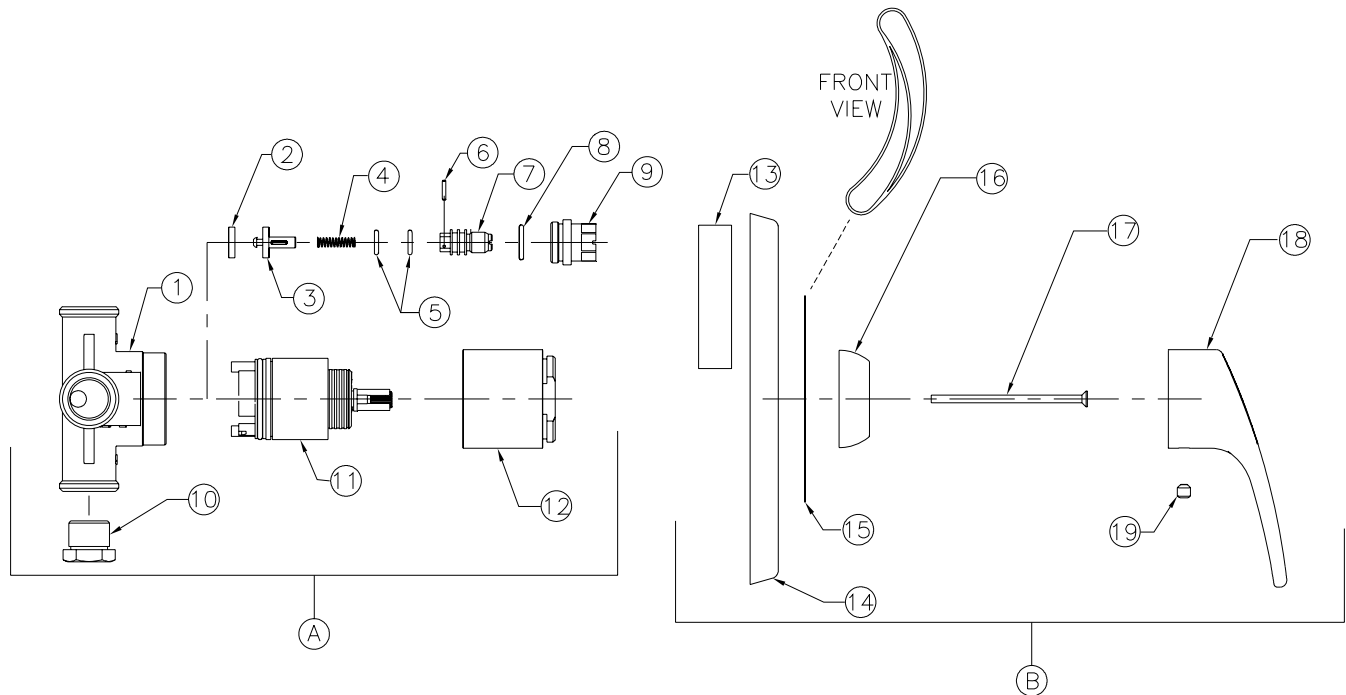

TEMP-GARD SHOWER VALVE

Z7300-SS-MT Parts List

Item	Part Number	Description	Qty.
A	TPK7300-SS	Tract Pack Assembly- 3 Port Shower Valve with Service Stops	1
1	7300-1-010F	Valve Body	1
2	7300-5W	Service Stop Washer	2
3	7300-5P	Service Stop Plunger	2
4	7300-5E	Spring	2
5	7300-5D	Stem O-Ring	4
6	7300-5R	Roll Pin	2
7	7300-5A	Service Stop Stem	2
8	7300-5C	Retainer O-Ring	2
9	7300-3D	Service Stop Retainer	2
10	7300-7B	Tub Plug	1
11	RK7300-CART	Cartridge Repair Kit	1
12	7300-81MT	Metal Escutcheon	1
B	TMPK7300-MT	Trim Pack Assembly, Metal with Etched Lettering	1
13	7000-90	Gasket	1
14	7300-8MT-002	Cover Plate, Etched	1
15	T7300	Temperature Indicator Index	1
16	7300-9MT	Metal Escutcheon Nut	1
17	7300-11AE-001	Cover Plate Screws	2
18	7300-6FMT	Lever Handle	1
19	7000-11G	Set Screw	1